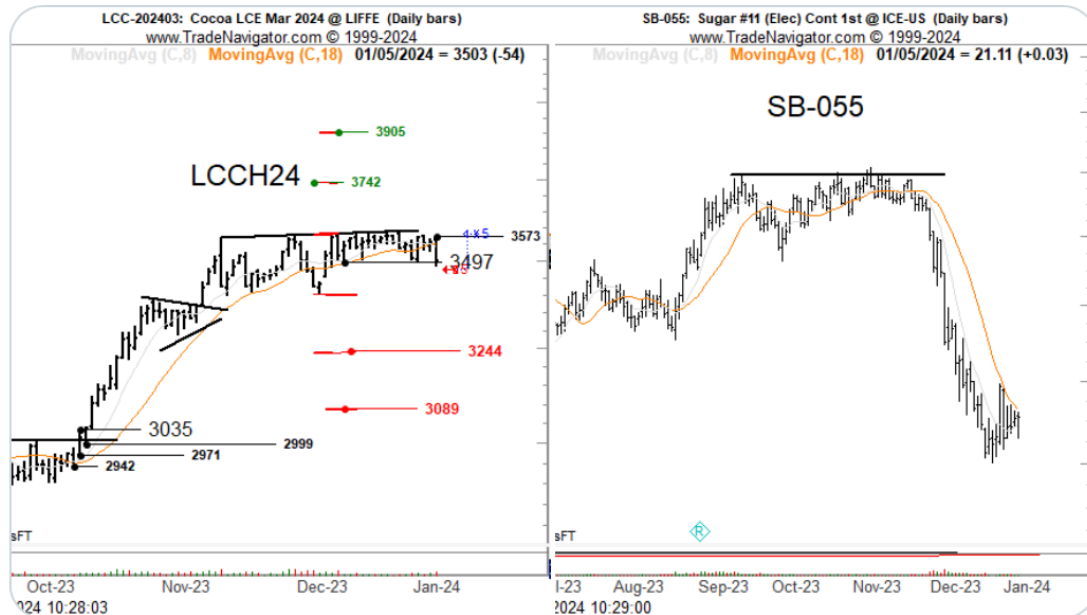

FactorMembers @factor_members · Jan 7

Education video on resting orders to enter new trades

[loom.com/share/bccdfbd8..](https://www.loom.com/share/bccdfbd8..)