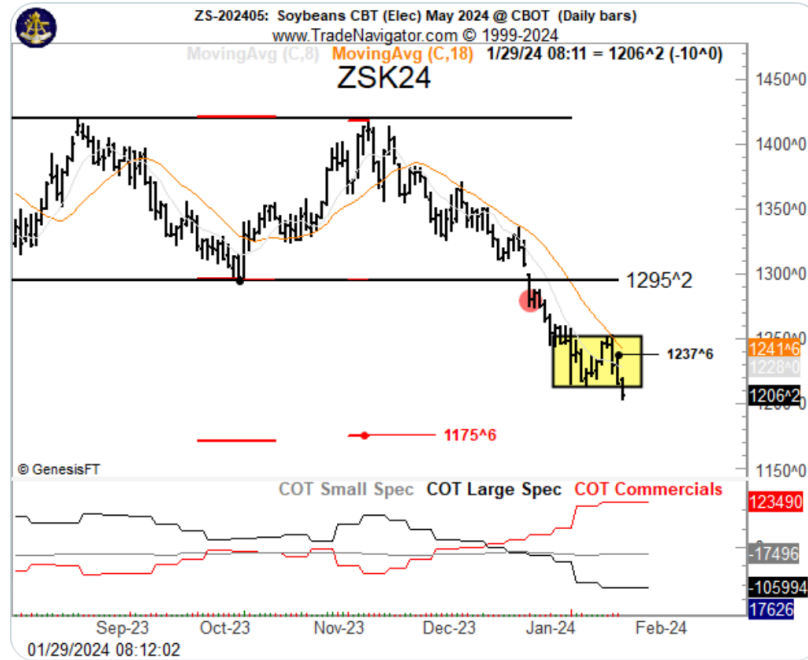

Factor Members Private Twitter Feed - January 29, 2024

FactorMembers @factor_members · Jan 29

Update on Beans

Possible flag completed. Stop moved on Position Unit \$ZSK24

FactorMembers @factor_members · Jan 29

Chart of tradeable interest. Russell \$M2K_F

This is my kind of trade - potentially VERY asymmetrical R:r

18-month rectangle (actually I prefer <12 mos. but this rectangle is well defined)

Small launching pattern (inv h&s)